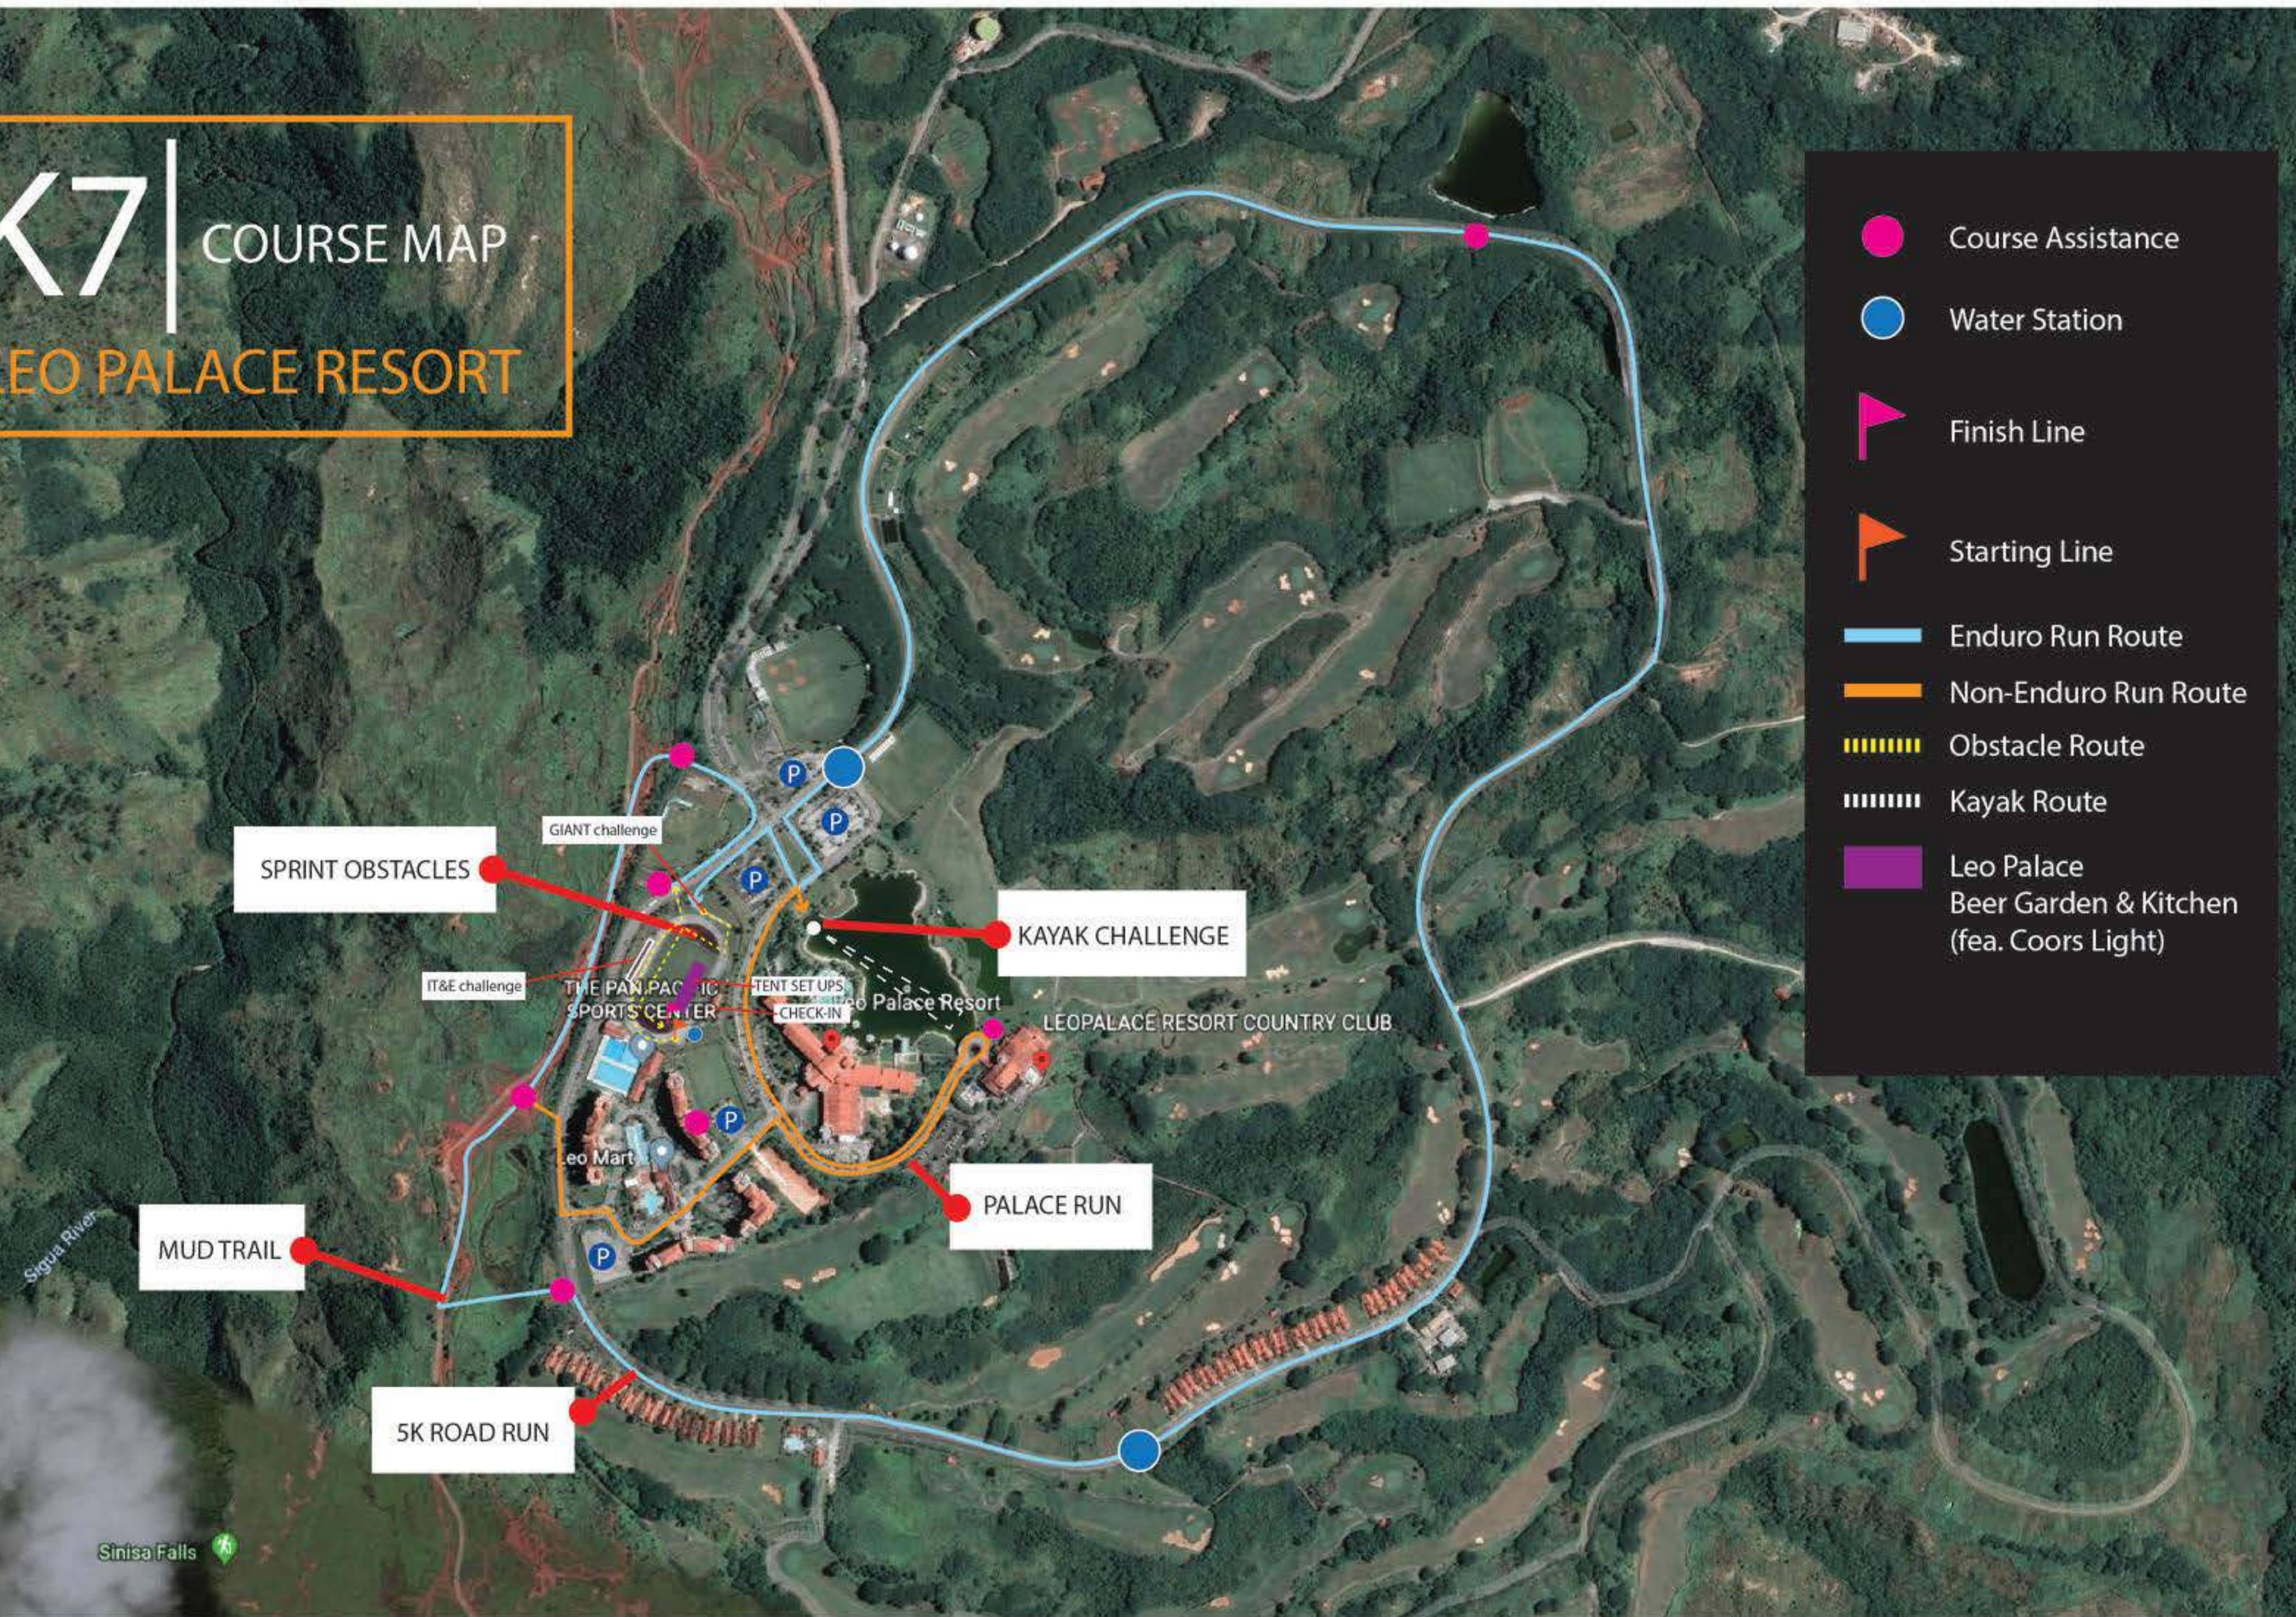

K7 | COURSE MAP

LEO PALACE RESORT

- Course Assistance
- Water Station
- ▲ Finish Line
- ▲ Starting Line
- Enduro Run Route
- Non-Enduro Run Route
- ▬▬▬▬▬ Obstacle Route
- ▬▬▬▬▬ Kayak Route
- Leo Palace Beer Garden & Kitchen (fea. Coors Light)

SPRINT OBSTACLES

GIANT challenge

KAYAK CHALLENGE

IT&E challenge

THE PAN PACIFIC SPORTS CENTER

TENT SET UPS
CHECK-IN

LEOPALACE RESORT COUNTRY CLUB

Leo Mart

PALACE RUN

MUD TRAIL

5K ROAD RUN

Sinisa Falls

Sigua River