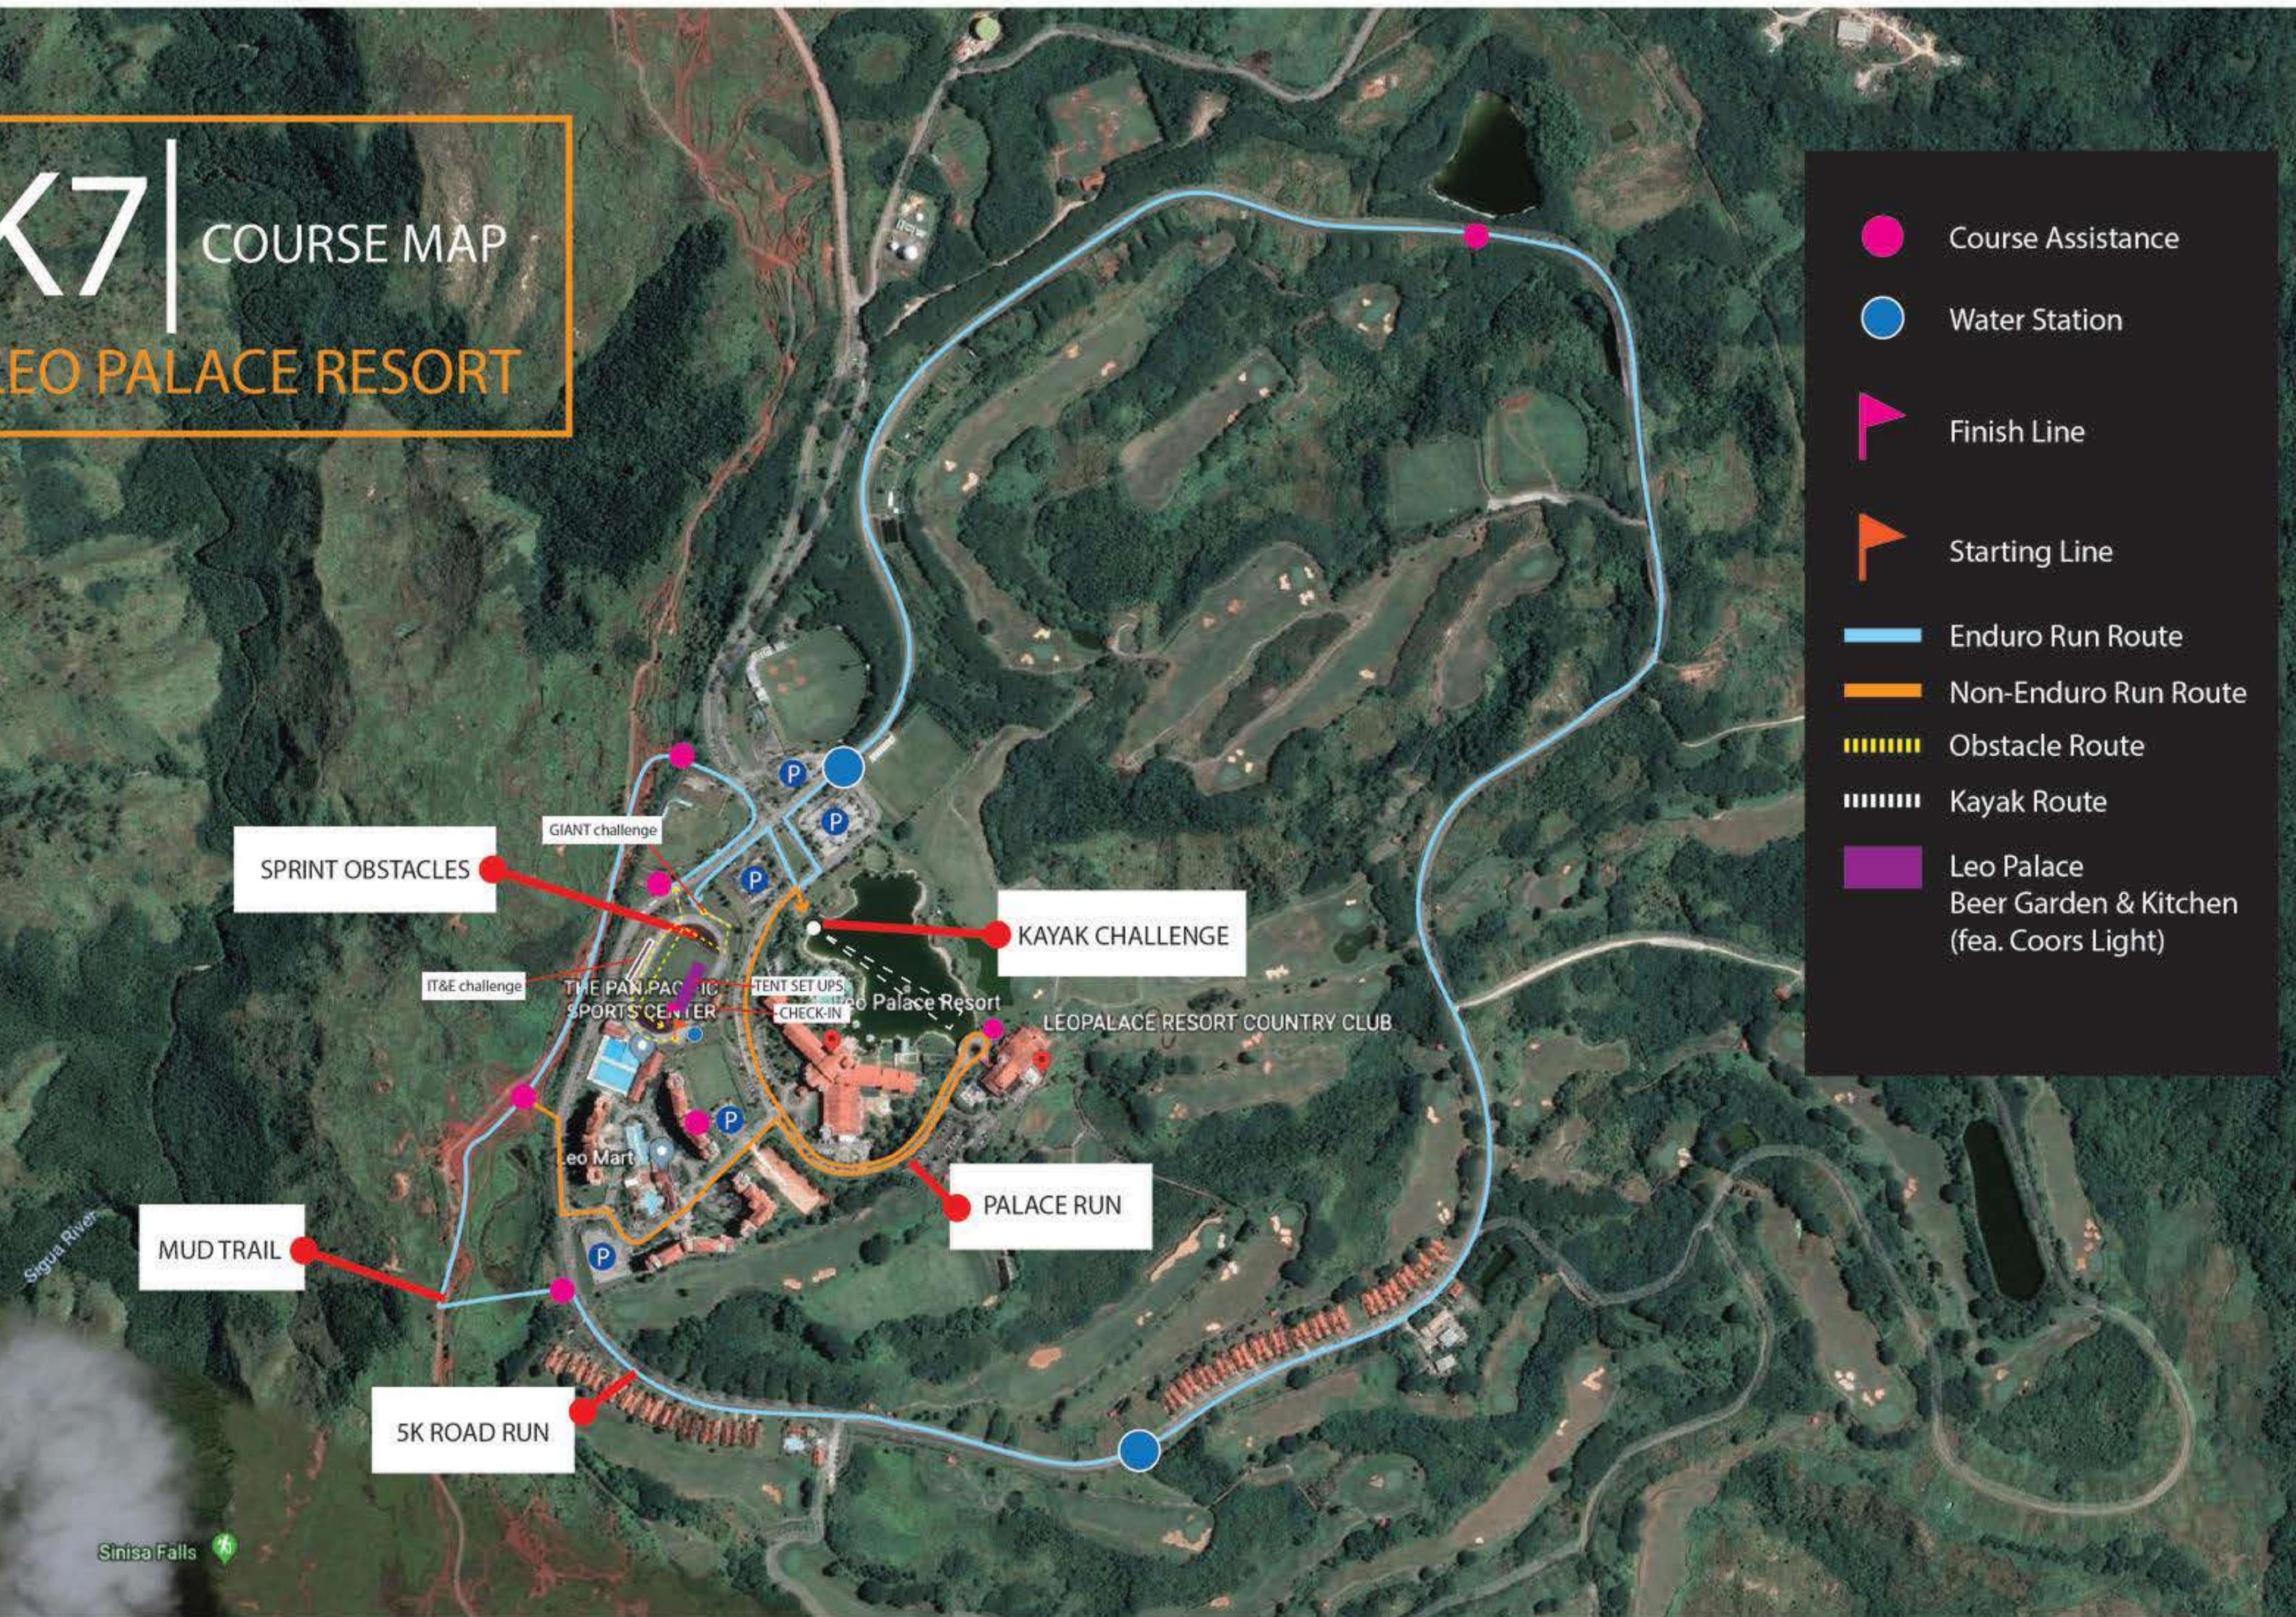

K7 | COURSE MAP

LEO PALACE RESORT

- Course Assistance
- Water Station
- ▲ Finish Line
- ▲ Starting Line
- Enduro Run Route
- Non-Enduro Run Route
- ▬ Obstacle Route
- ▬ Kayak Route
- Leo Palace Beer Garden & Kitchen (fea. Coors Light)

SPRINT OBSTACLES

GIANT challenge

KAYAK CHALLENGE

IT&E challenge

THE PAN PACIFIC SPORTS CENTER

TENT SET UPS
CHECK-IN

LEOPALACE RESORT COUNTRY CLUB

Leo Mart

PALACE RUN

MUD TRAIL

5K ROAD RUN

Sigua River

Sinisa Falls